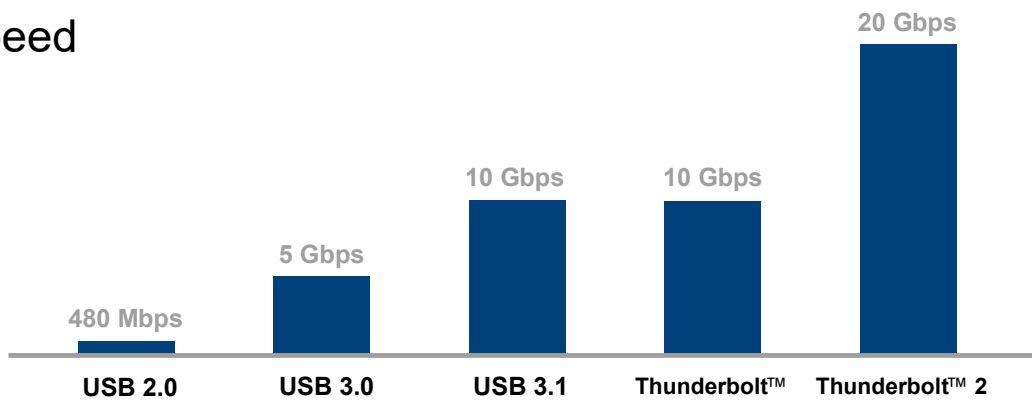

Thunderbolt 2

The faster and versatile versatile I/O in any desktop. Of any size.

Thunderbolt 2 technology in SR4-TB2 is phenomenally fast. The two Thunderbolt 2 ports on SR4-TB2 features dual 20-Gbps channels for data transfer and that's up to four times faster than USB 3. But beyond speed, Thunderbolt gives you unprecedented expansion capabilities. You can daisy-chain as many as six Thunderbolt devices to a single port.

More Speed

Removable and flexible metal tray design

User can choose to use 3.5" SATA hard drives or 2.5" SATA hard drives /solid state disks easily.

Compact and portable too

For field editing applications, the SR4-TB2 can be made portable as it comes with a grip handle, which you can choose to install for making creative contents mobile convenient and less bulky.