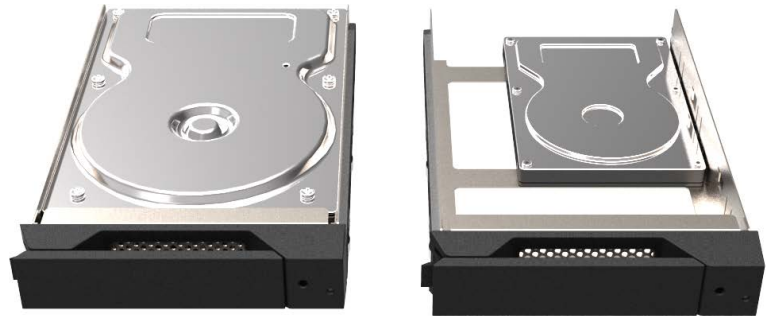

## Embedded disk array controller

The embedded disk array controller allows the data of a single damaged hard disk to be completely preserved without affecting system efficiency. For users requiring large data storage space, the SR4-TB2's RAID 5 provides the most cost-effective solution for data security and backup. The SR4-TB2 can be installed by following the simple steps in GUI, and users can select to use from the multiple modes, JBOD, RAID 0, RAID 1, RAID 5, RAID 6 or RAID 10. With the hassle-free software installation and setup, users can enjoy the large capacity and content safe storage right after formatting the hard disk.

## User-friendly GUI

Marvell Config Tool, a Graphical User Interface, for customized performance settings.

**Big storage volume for your creative contents.  
Up to 40TB.**

SR4-TB2 holds any capacity of SATA hard drives up to 10TB per drive bay. With all drive bays installing 10TB drives, in RAID 0 mode, the system will give you a total of 40TB in volume for storage, and under the RAID 5 mode, a total of 30TB in volume for storage with a single drive used for redundancy.

# Thunderbolt 2

The faster and versatile versatile I/O in any desktop. Of any size.

Thunderbolt 2 technology in SR4-TB2 is phenomenally fast. The two Thunderbolt 2 ports on SR4-TB2 features dual 20-Gbps channels for data transfer and that's up to four times faster than USB 3. But beyond speed, Thunderbolt gives you unprecedented expansion capabilities. You can daisy-chain as many as six Thunderbolt devices to a single port.

## Removable and flexible metal tray design

User can choose to use 3.5" SATA hard drives or 2.5" SATA hard drives /solid state disks easily.